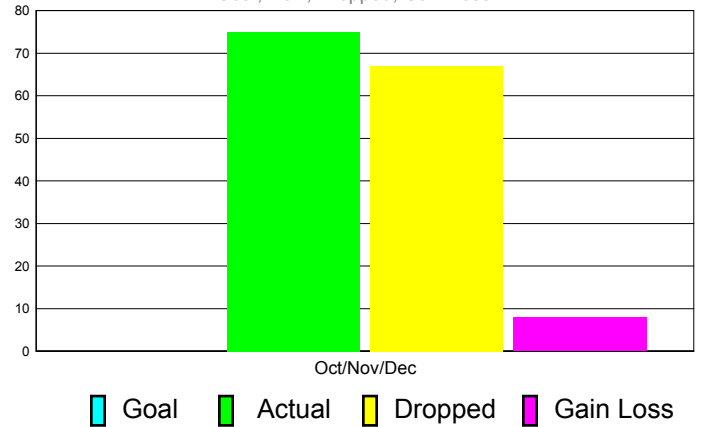

Membership Results 2011-2012

Goal, New, Dropped, Gain/Loss